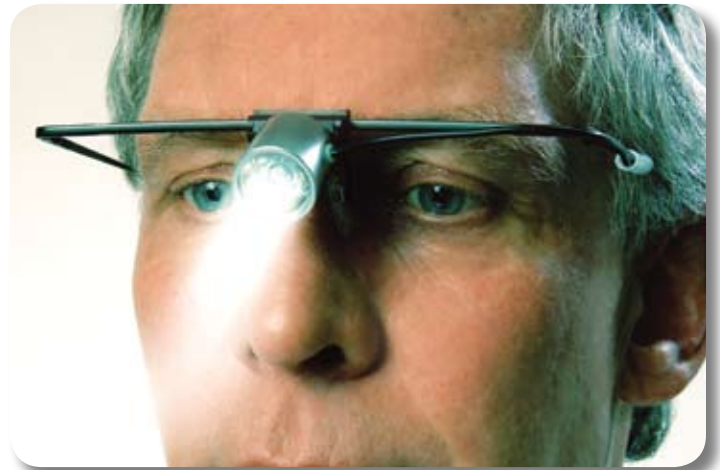

Improving Vision for Dentistry

Pure White Headlight

One Spot with Short Clip

One Spot with Long Clip

Powerful Head Light

- Up to 26,000 Lux to a distance of 35 cm with no cross shadowing in the mouth
- Patented focusing technology
- Suitable for general operator or surgical use
- Enhances hygienists ability to perform precise curettage
- Produces a bright central spot with little spillover (easy on patient's eyes)
- Provides excellent color renderings in matching composite to teeth (equivalent to daylight)
- Better visualization results in reduced procedural time especially when doing posterior work
- Less eye fatigue occurs making identifying micro-fractures and plaque easier

The Functionality You Need

Hager Worldwide offers the brightest, smallest, portable LED pure white headlight system on the market, bringing to your practice true tissue and tooth colors. Its high center beam brightness, extremely low weight, very cool operating temperature and nearly unbreakable construction make it dentistry's solution in portable LED illumination.

Interoral with Light

Teeth with Light

*One Spot
can be affixed
to virtually
all glasses
& loupes*

One Spot for Zeiss Loupes

One Spot with Spectacle Frame

Untethered Portability

Exceptional Technology On the Go.

Shirt pocket size power unit allows freedom of movement, not being tied to a cord or cable connection. It's portable size and light weight delivers clean intensity in the office or in the field when you work out of the office, go on a mission, or as a safety precaution should the power go out. It's simple with hands free operation, effective and affordable, providing enhanced vision and ergonomics at work.